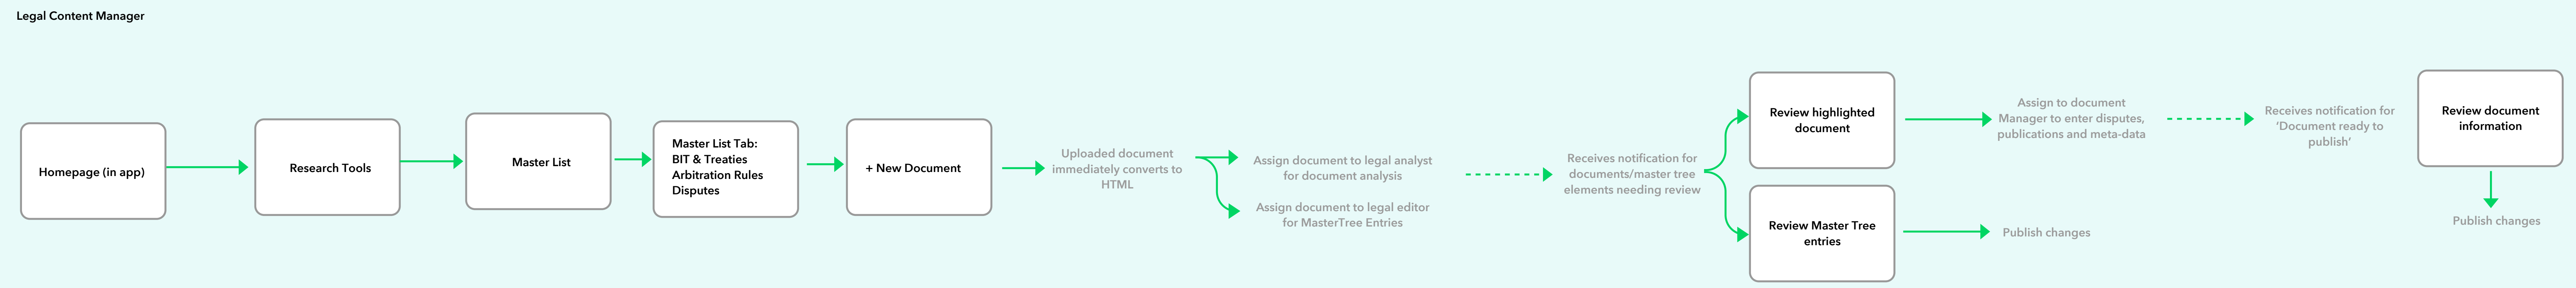

ISLG Application Redesign: Admin Flows

March 27, 2018

Document Legend

SCREEN

MULTI-SCREENS

At any step user has the ability to stop making steps and save, so he or she can continue in the future

DESCRIPTION OF ACTION

QUESTION

ANSWER

Purple shade used for text and symbols

RECOMMENDED ELIMINATION FROM MVP

Pink shade used for text or symbols

PART OF SEPARATE FLOW

Subscriber Health

Edit Web Content