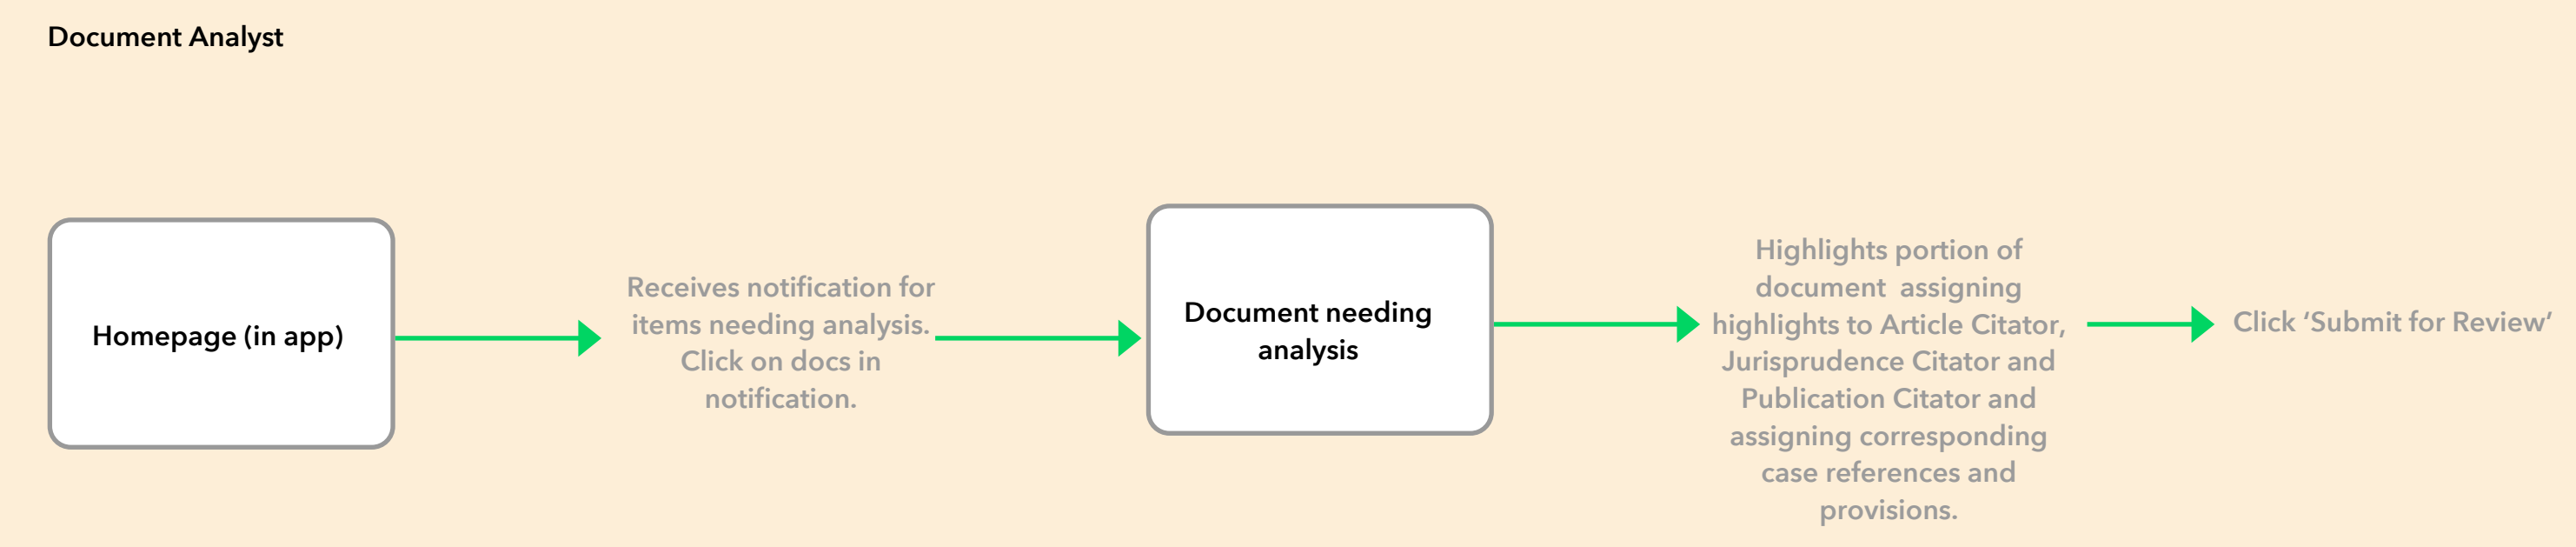

ISLG Application Redesign: Admin Flows

March 27, 2018

Document Legend

SCREEN

MULTI-SCREENS

At any step user has the ability to stop making steps and save, so he or she can continue in the future

DESCRIPTION OF ACTION

QUESTION

ANSWER

Purple shade used for text and symbols

RECOMMENDED ELIMINATION FROM MVP

Pink shade used for text or symbols

PART OF SEPARATE FLOW

Subscriber Health

Edit Web Content