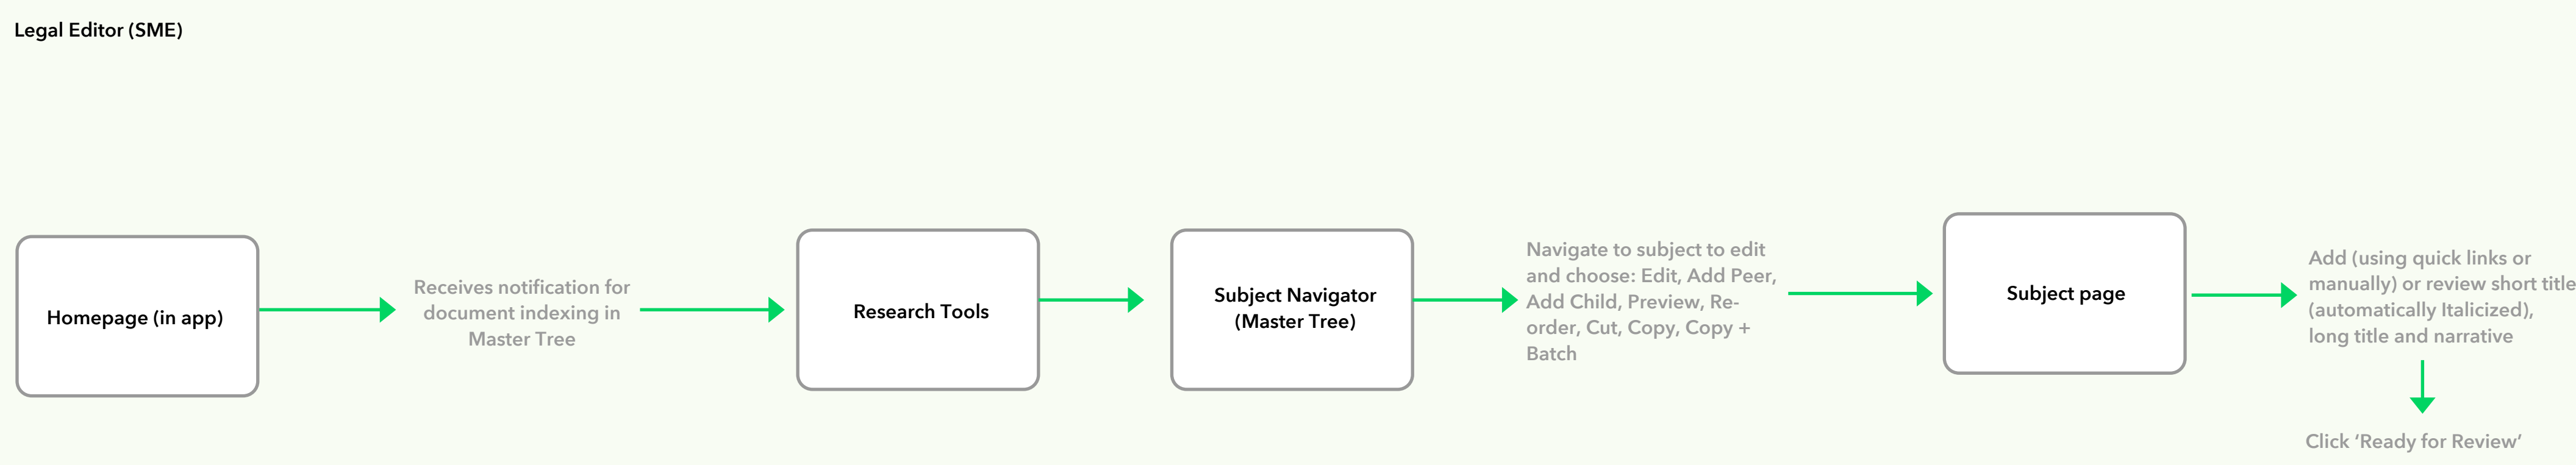

ISLG Application Redesign: Admin Flows

March 27, 2018

Document Legend

SCREEN

MULTI-SCREENS

At any step user has the ability to stop making steps and save, so he or she can continue in the future

DESCRIPTION OF ACTION

QUESTION

ANSWER

Purple shade used for text and symbols

RECOMMENDED ELIMINATION FROM MVP

Pink shade used for text or symbols

PART OF SEPARATE FLOW

Subscriber Health

Edit Web Content