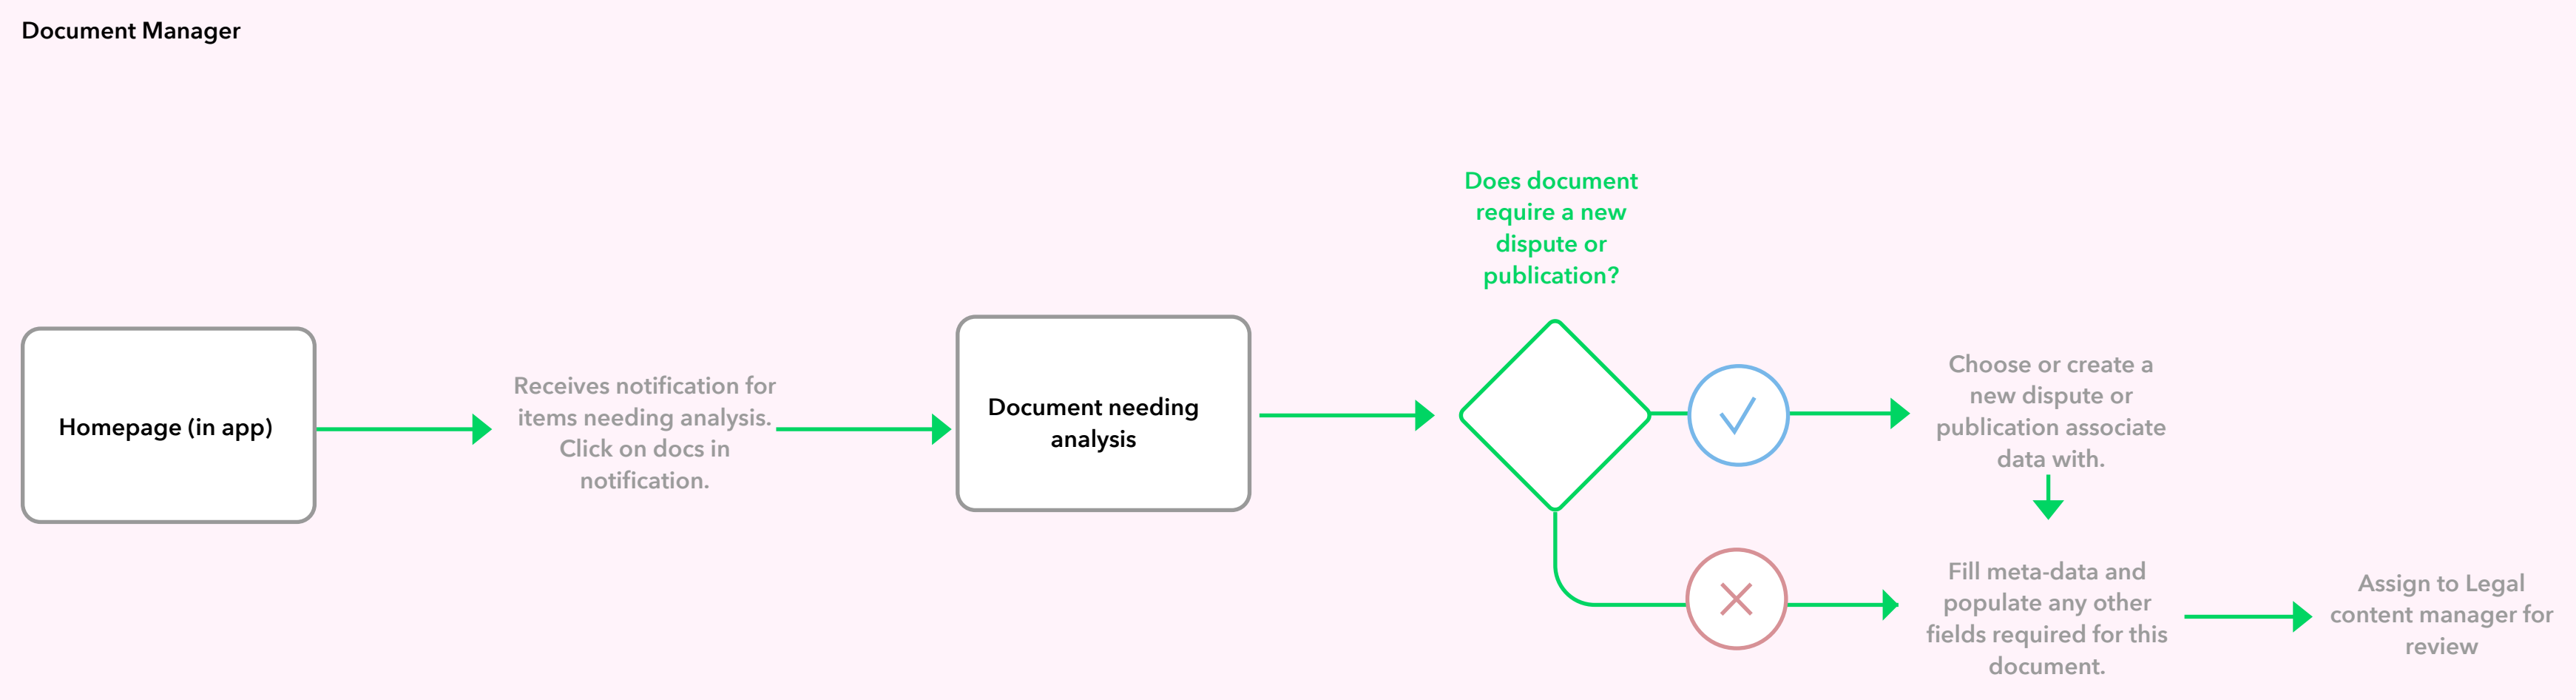

ISLG Application Redesign: Admin Flows

March 27, 2018

Document Legend

SCREEN

MULTI-SCREENS

At any step user has the ability to stop making steps and save, so he or she can continue in the future

DESCRIPTION OF ACTION

QUESTION

ANSWER

Purple shade used for text and symbols

RECOMMENDED ELIMINATION FROM MVP

Pink shade used for text or symbols

PART OF SEPARATE FLOW

Subscriber Health

Edit Web Content